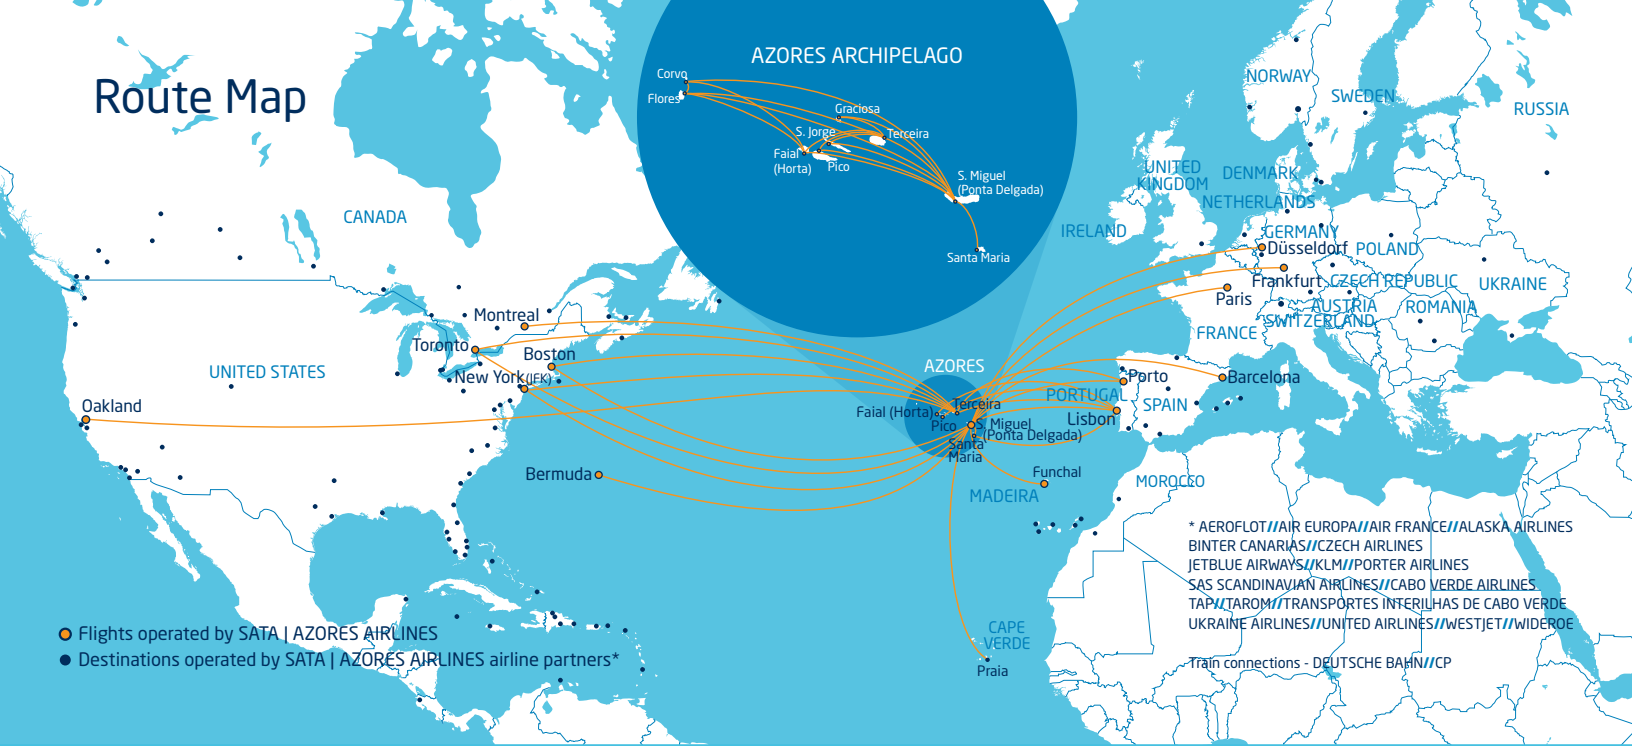

### Includes:

- Roundtrip non-stop airfare from JFK to PDL or TER (5 hr flight)
- 4 night 4-star hotel accommodations

**Sales period:** Through May 6, 2022

**Travel dates:** Jun 1 - 30 or Sep 1 - 30

# Route Map

## Flight Schedule

June 1 - September 30, 2022:

JFK-PDL	WE,TH,FR,SA	(2120 0625+1)	A321neo
PDL-JFK	WE,TH,FR,SA	(1800 1955)	A321neo

with connections to/from other Azores Islands

June 20 - September 5, 2022: